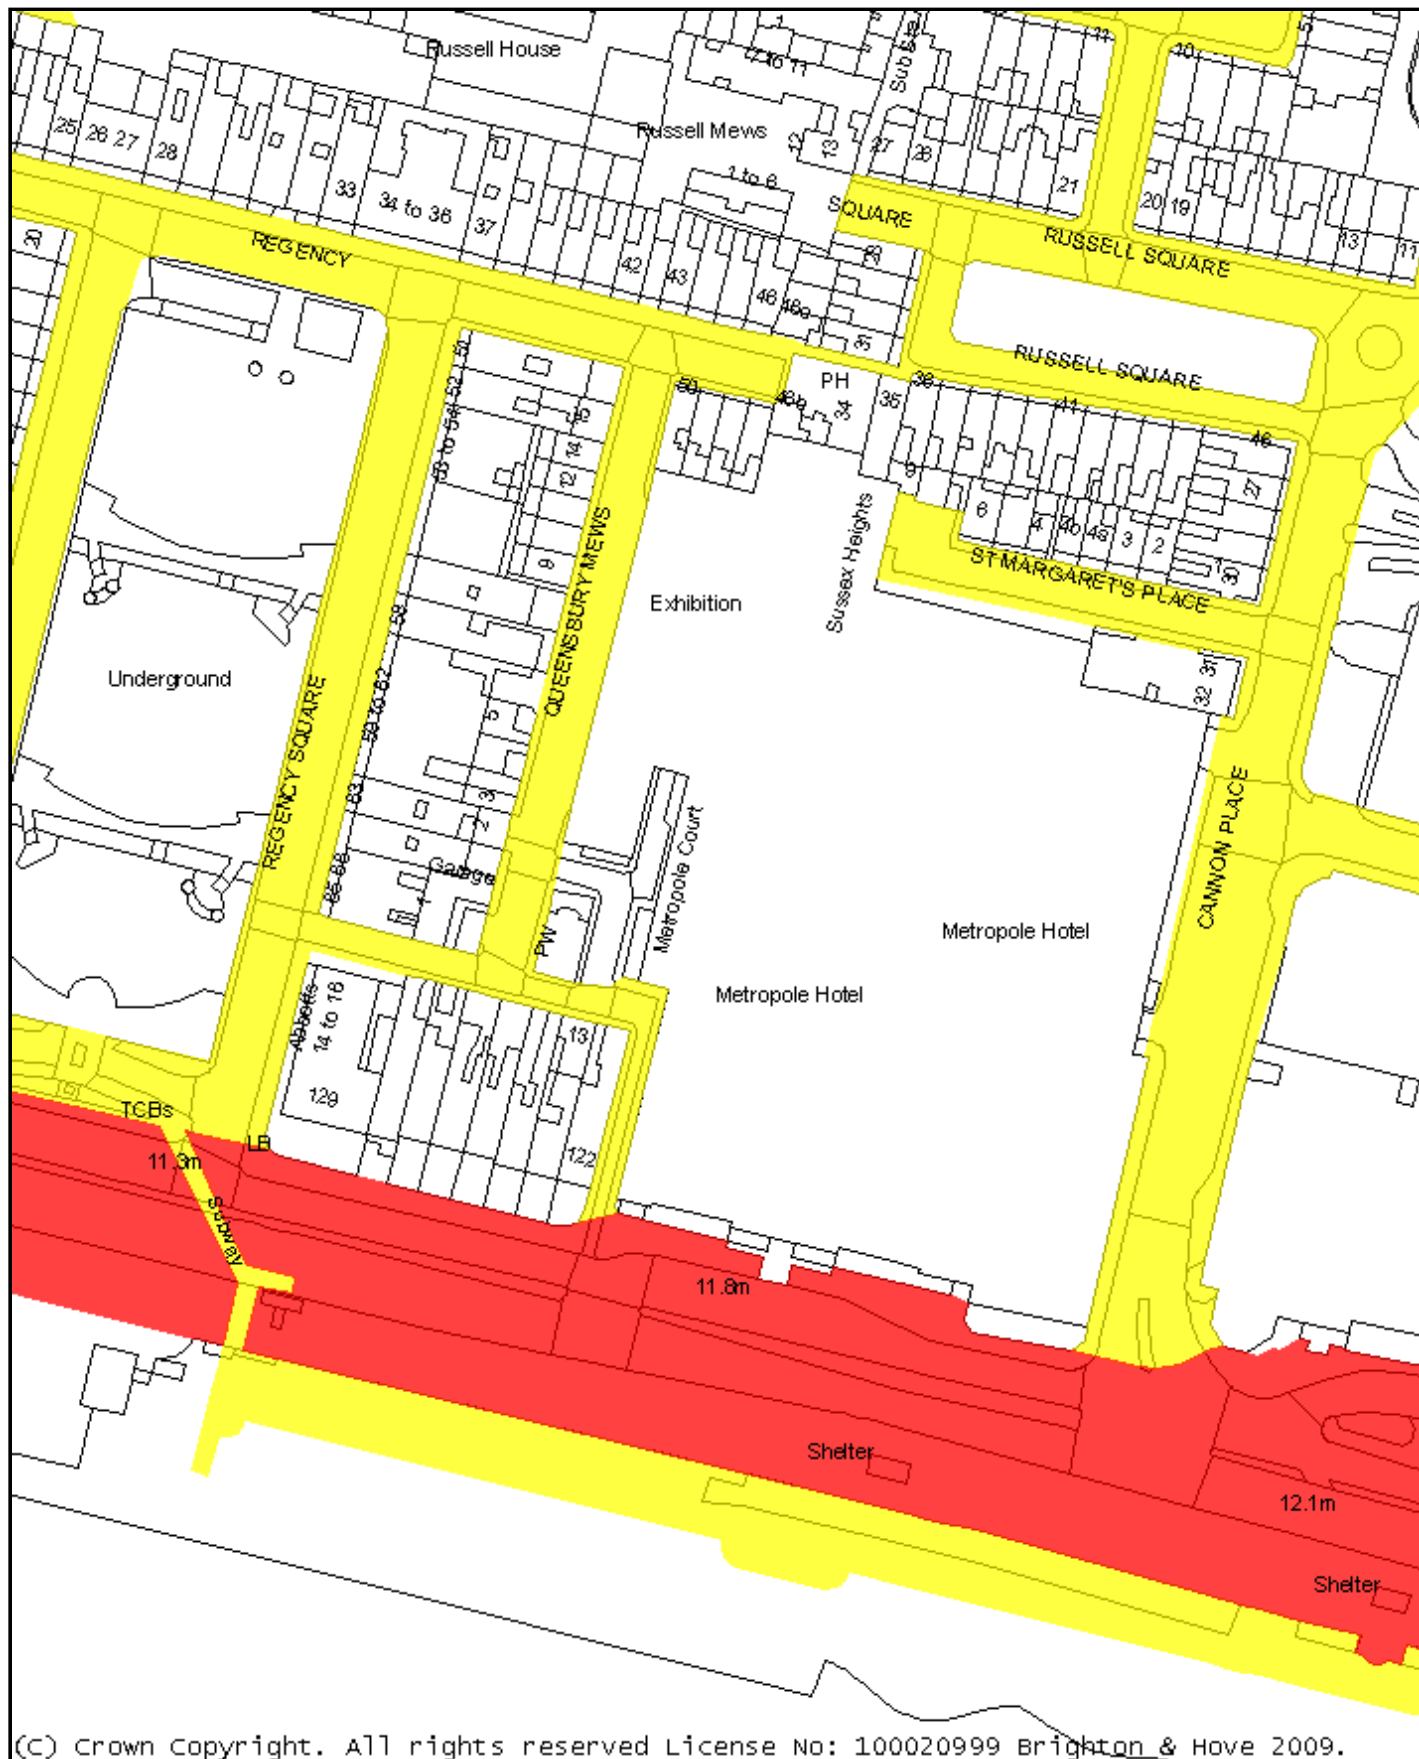

LocalView A4 Portrait Plot

Date: 27/02/2009 10:30:10

Scale 1:1323

Reproduced from the Ordnance Survey mapping with the permission of the Controller of H.M. Stationary Office. (c) Crown copyright and may lead to prosecution or Civil Proceedings. Cities Revealed(R) copyright by The GeoInformation(R) Group, 2009 and Crown Copyright (c) All rights reserved.